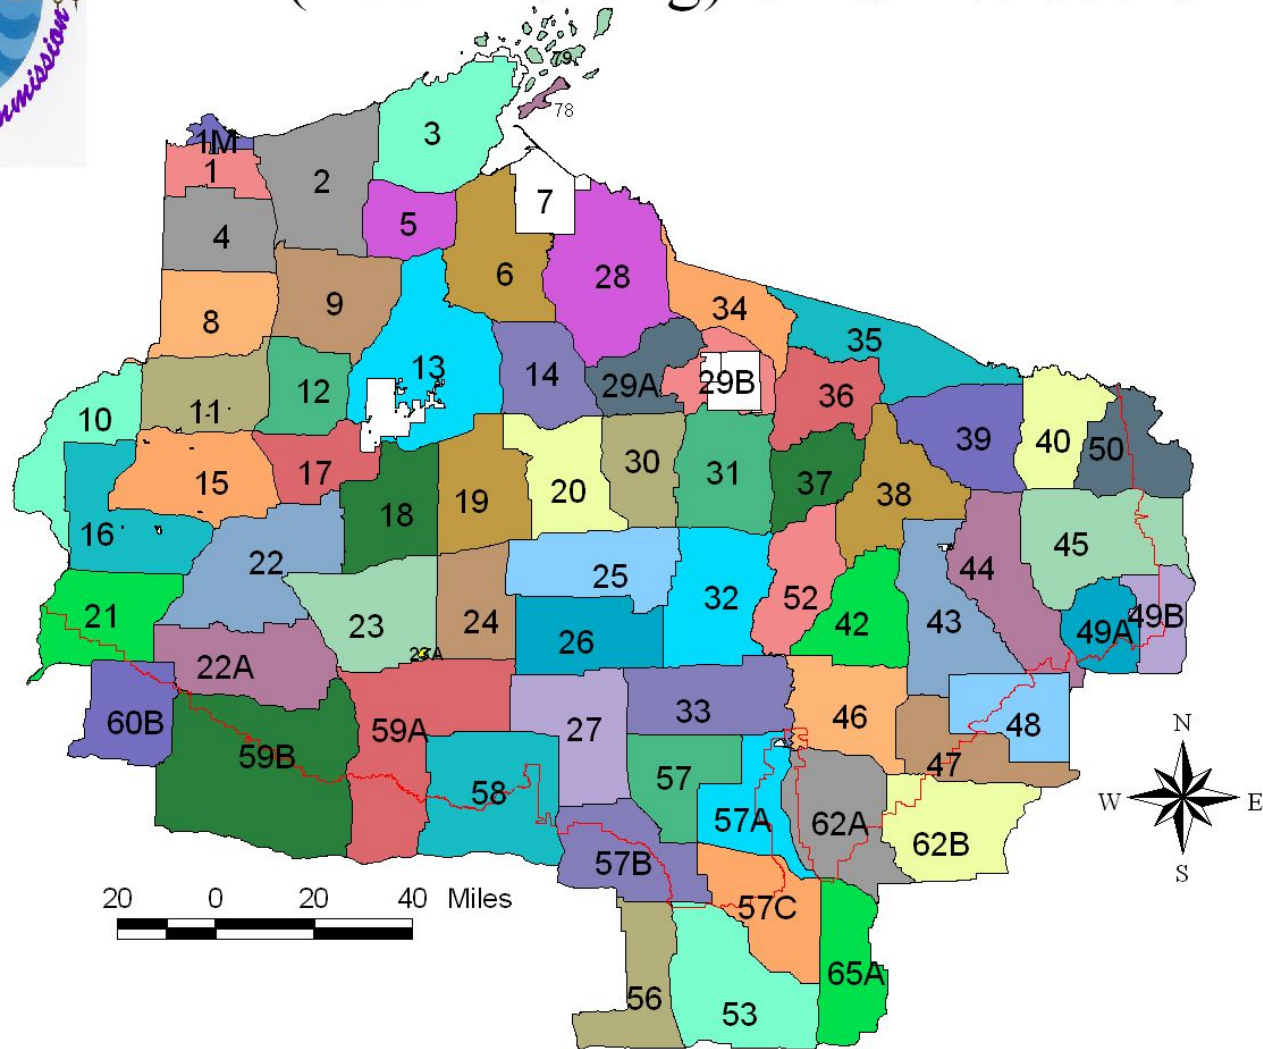

Off Reservation Treaty Waawaashkeshikewin (Deer Hunting) Units - Wisconsin

The boundaries depicted on this map are representations and not intended to be legally binding.