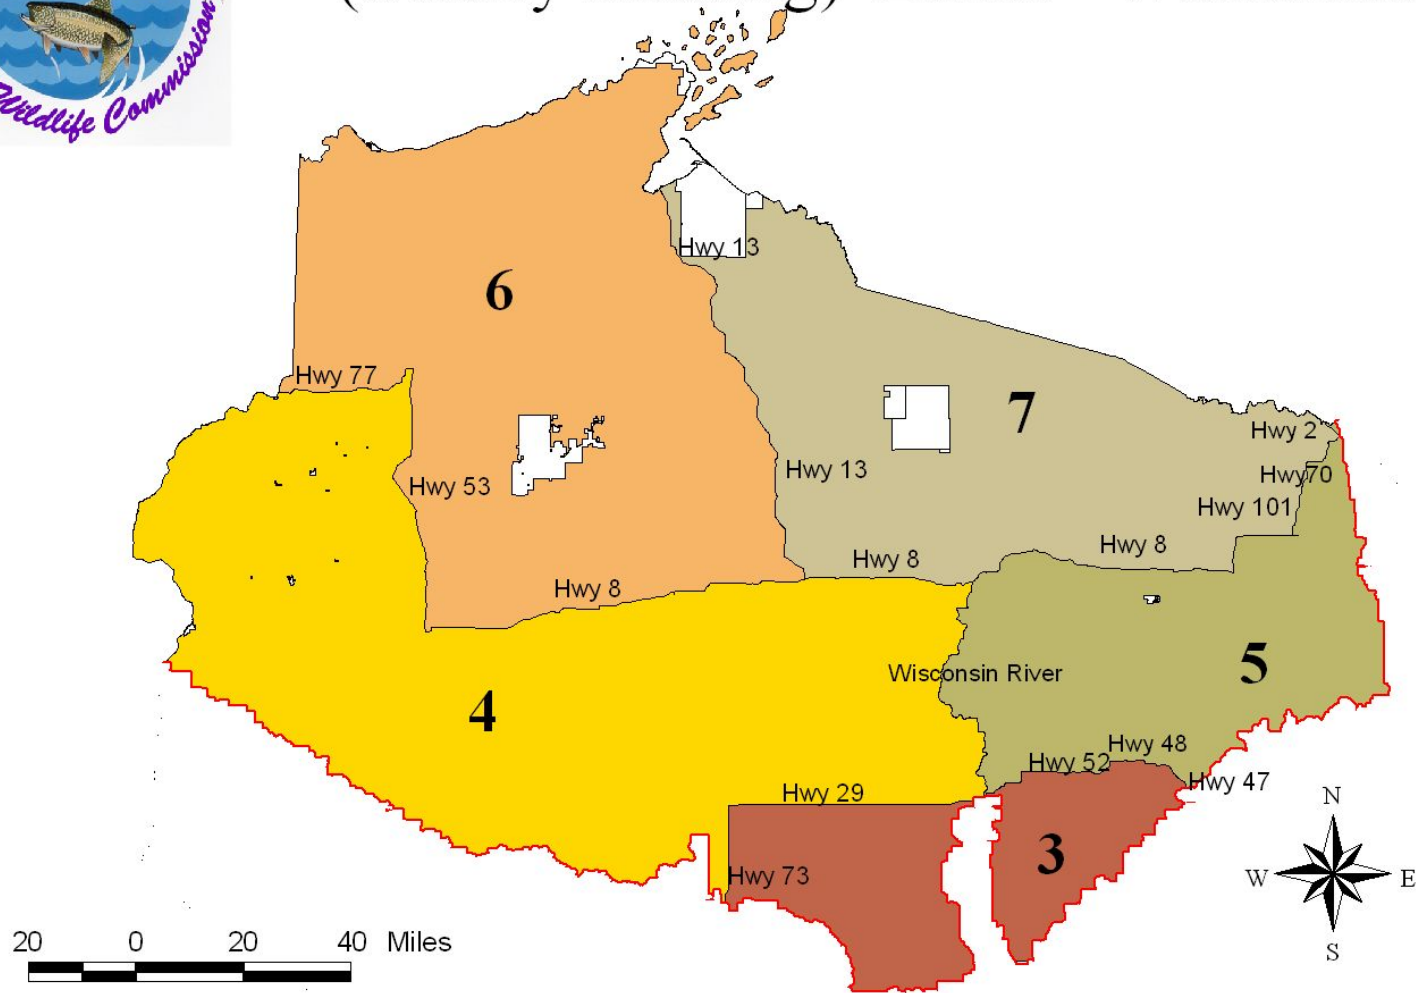

Off Reservation Treaty Mizisekewin (Turkey Hunting) Zones - Wisconsin

The boundaries depicted on this map are representations and not intended to be legally binding.